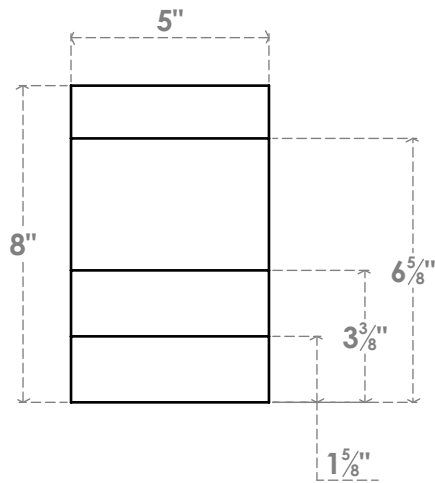

# RFTP05X08X24ASH

5"W X 8"H X 24"L ASHEBORO ARCHITECTURAL GRADE PVC RAFTER TAIL

SIDE PROFILE

FRONT PROFILE

ISOMETRIC

**EKENA**  
MILLWORK  
2300 WEST MAIN ST.  
CLARKSVILLE, TX 75426  
TOLL FREE: 866-607-0453  
WWW.EKENAMILLWORK.COM

**NOTES**

1. INSTALLATION TO BE COMPLETED IN ACCORDANCE WITH MANUFACTURER'S SPECIFICATIONS.
2. DRAWING MAY NOT BE TO SCALE
3. THIS DRAWING IS INTENDED FOR DESIGN AND PLANNING PURPOSES ONLY.
4. ALL INFORMATION CONTAINED HEREIN WAS CURRENT AT THE TIME OF DEVELOPMENT BUT MUST BE REVIEWED AND APPROVED BY THE PRODUCT MANUFACTURER TO BE CONSIDERED ACCURATE.
5. ARCHITECTURAL GRADE PVC PRODUCTS ARE MADE FROM EXPANDED CELLULAR PVC AND COME NATURALLY WHITE BUT MAY BE PAINTED