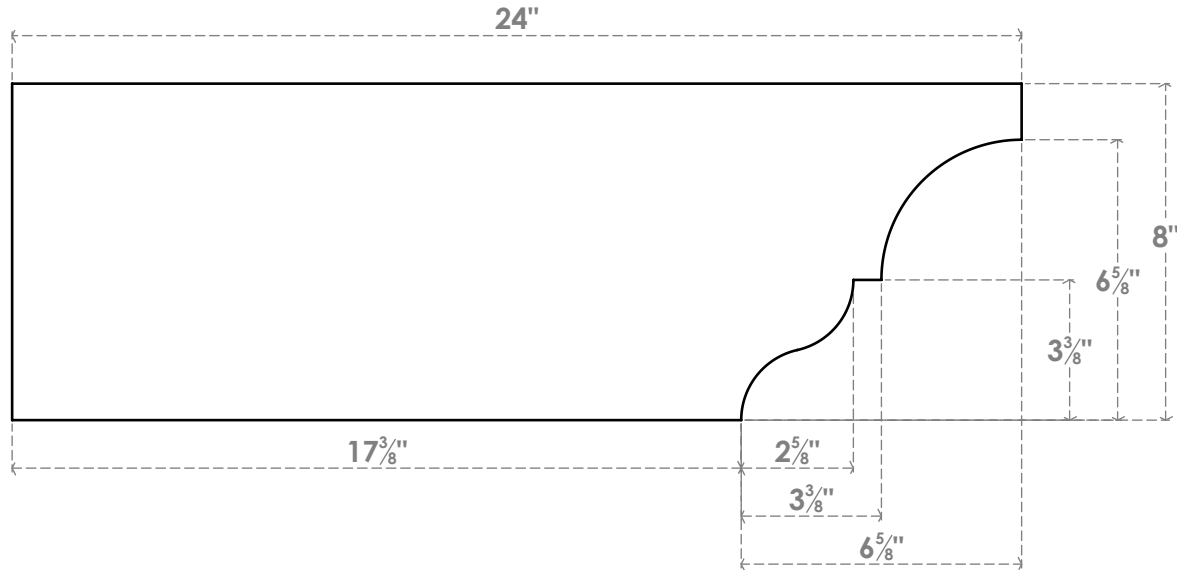

# RFTP05X08X24ASH

5"W X 8"H X 24"L ASHEBORO ARCHITECTURAL GRADE PVC RAFTER TAIL

SIDE PROFILE

FRONT PROFILE

ISOMETRIC

**EKENA**  
MILLWORK  
2300 WEST MAIN ST.  
CLARKSVILLE, TX 75426  
TOLL FREE: 866-607-0453  
WWW.EKENAMILLWORK.COM